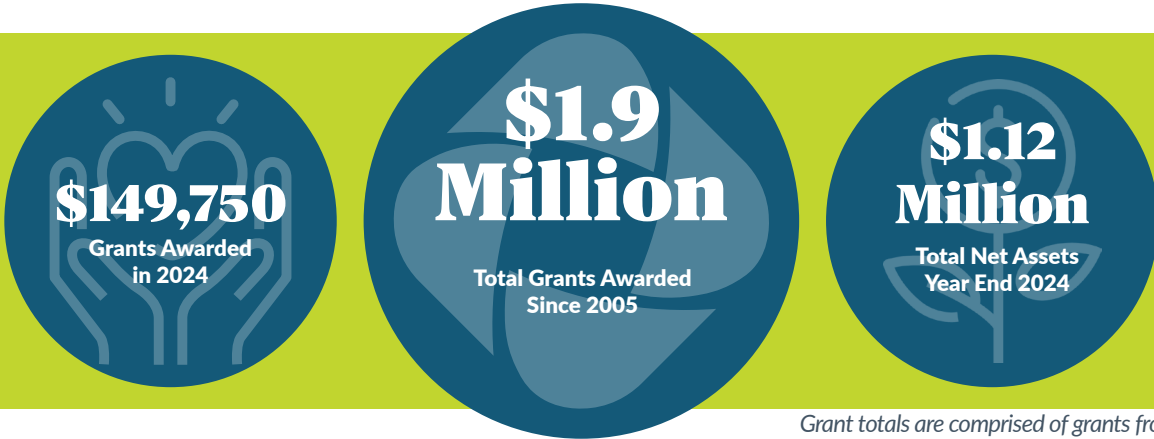

## IN EMMET COUNTY

The **EMMET COUNTY COMMUNITY FOUNDATION** is a place of connection, where generosity and community action meet to create powerful impacts improving the quality of life for all. We connect people to the causes they care about, enrich communities through grantmaking, and believe in the power of partnerships.