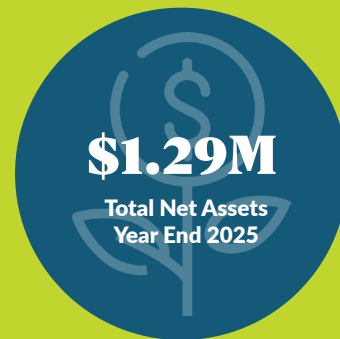

# 2025 IMPACT REPORT

The **ACKLEY COMMUNITY FOUNDATION** is a place of connection, where generosity and community action meet to create powerful impacts improving the quality of life for all. We connect people to the causes they care about, enrich communities through grantmaking, and believe in the power of partnerships.