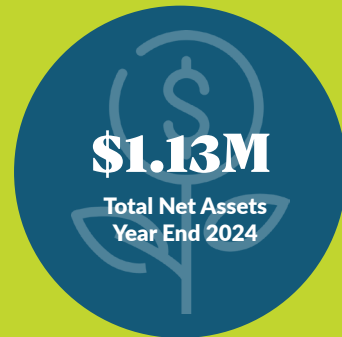

Grant totals are comprised of grants from all charitable funds of the Community Foundation.

2024 GRANT RECIPIENT ORGANIZATIONS

- Ackley Recreation Club
- Eldora Area Ambulance Foundation
- Friends of the Ackley Public Library
- Hansen Family Hospital Foundation